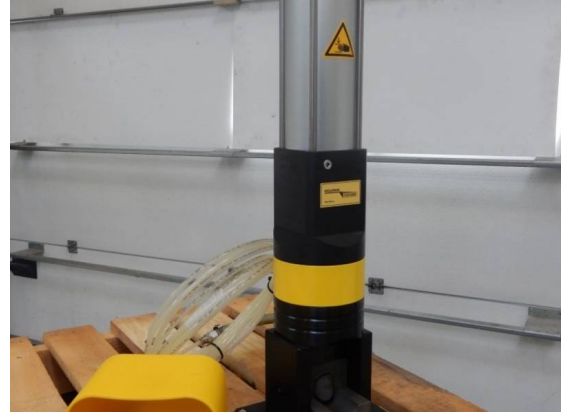

## TUBE NOTCHER MEULEMAN KC10

**Manufacturer:** Meuleman  
**Type:** KC10  
**Year:** 2018 (new)  
**Price:** on request

## TECHNICAL SPECIFICATIONS

**Capacity:** Ø41,9 x 2,7  
R21 x 8 mm

**Featured with:**

- Footpedal
- User manual (NL)

**Airpresse machine:**